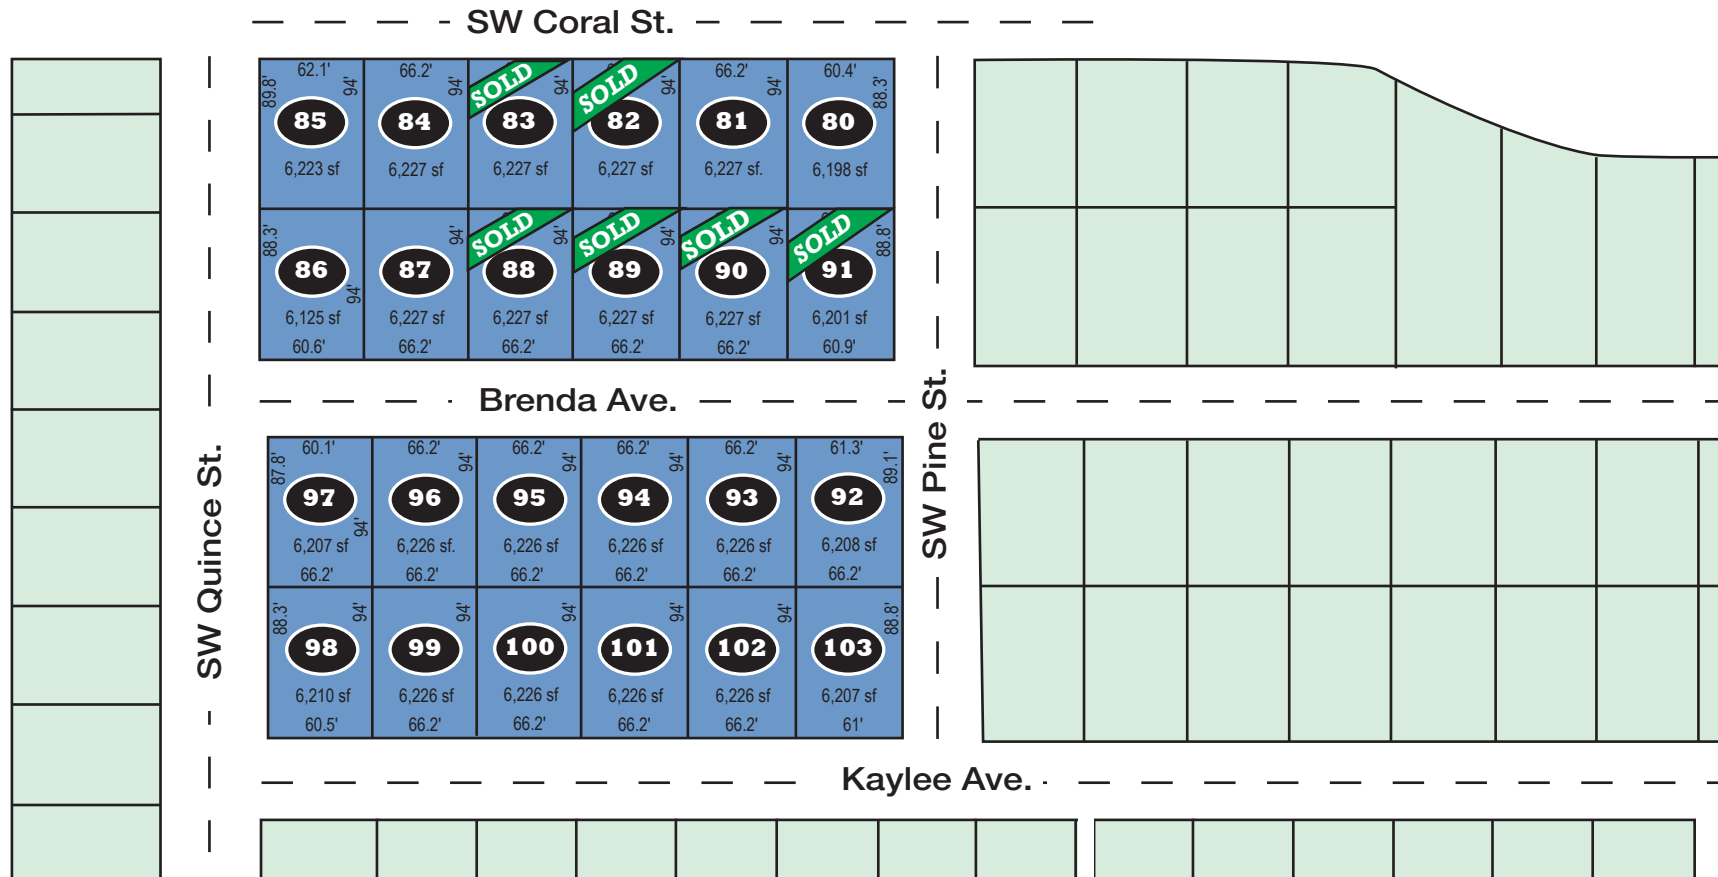

# Raintree Meadows

Located In Junction City, Oregon

**CUSTOM HOMES**

Cell: (541) 521-9348 • Web: CoastRangeconstruction.com • CCB#: 154570

**Directions:** From Eugene, N on Hwy 99m 1/2 mile past Hwy 36 intersection, L on Prairie Rd, travel 1/2 mile, L on SW Coral St.

Preliminary Design. Subject to change. Figures are approximate.

## Homes For Sale

Lot 80 - The Willamette 1,546 sf \$239,900

Lot 81 - The Tillamook 1,559 sf \$239,900